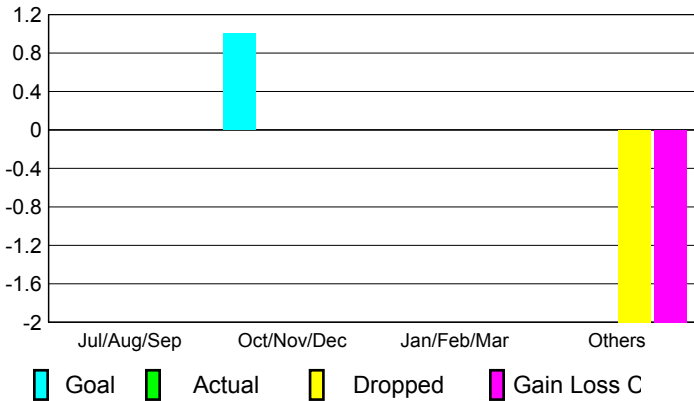

2008-2009 GMT Quarterly Report for District (or Undistricted) **District 202 L**

GMT: **Mr. CLIFFORD STEPHEN A HE**

Location: **NEW ZEALAND**

GMT CA: **7**

CLUBS

Club Results 2008-2009

Clubs 2007-2008

Month	New Club Goal	Actual New Clubs	Actual Dropped Clubs	Gain/Loss of Clubs	Gain/Loss of Clubs
Jul/Aug/Sep	0	0	0	0	0
Oct/Nov/Dec	1	0	0	0	0
Jan/Feb/Mar	0	0	0	0	0
Apr/May/June	0	0	-2	-2	0
Totals	1	0	-2	-2	0

Club Results 2008-2009

Goal, New, Dropped, Gain/Loss

Comparison of Club Gain/Loss

Current Year Compared to the Previous Year

YTD Status Quo Clubs 2008-2009

Status Quo Clubs Compared to Status Quo Members

MEMBERSHIP

Membership Results 2008-2009

Membership 2007-2008

Month	Net Memb Goal	Actual New Memb	Actual Dropped Memb	Gain/Loss of Memb	Gain/Loss of Memb
Jul/Aug/Sep	15	61	-42	19	-13
Oct/Nov/Dec	20	33	-34	-1	10
Jan/Feb/Mar	17	34	-36	-2	5
Apr/May/June	20	54	-81	-27	-8
Totals	72	182	-193	-11	-6