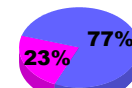

Membership Results 2008-2009

Membership 2007-2008

Month	Net Memb Goal	Actual New Memb	Actual Dropped Memb	Gain/Loss of Memb	Gain/Loss of Memb
Jul/Aug/Sep	15	61	-42	19	-13
Oct/Nov/Dec	20	33	-34	-1	10
Jan/Feb/Mar	17	34	-36	-2	5
Apr/May/June	20	54	-81	-27	-8
Totals	72	182	-193	-11	-6

Membership Results 2008-2009

Goal, New, Dropped, Gain/Loss

Comparison of Membership Gain/Loss

Current Year Compared to the Previous Year

Gender Comparison 2008-2009

Jul/Aug/Sep

Oct/Nov/Dec

Jan/Feb/Mar

Apr/May/June

Male

Female