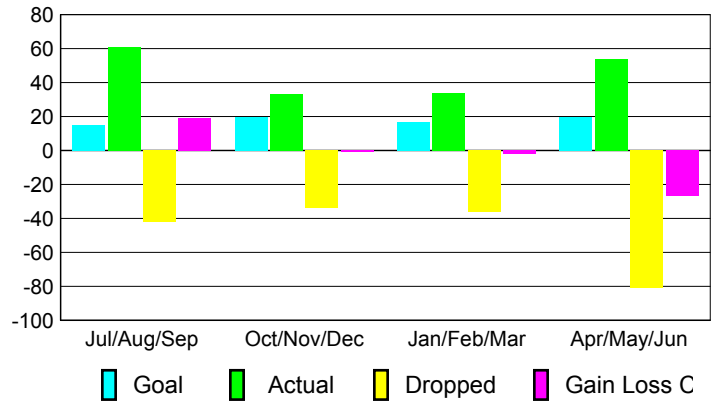

Membership Results 2008-2009

Goal, New, Dropped, Gain/Loss

Comparison of Membership Gain/Loss

Current Year Compared to the Previous Year