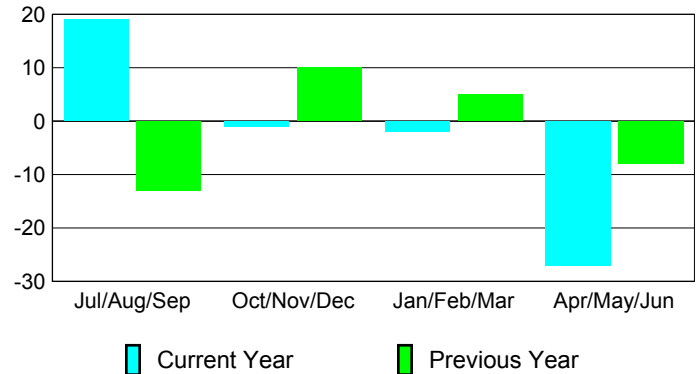

Club Results 2008-2009

Goal, New, Dropped, Gain/Loss

Comparison of Club Gain/Loss

Current Year Compared to the Previous Year

YTD Status Quo Clubs 2008-2009

Status Quo Clubs Compared to Status Quo Members

MEMBERSHIP

Membership Results 2008-2009

Membership 2007-2008

Month	Net Memb Goal	Actual New Memb	Actual Dropped Memb	Gain/Loss of Memb	Gain/Loss of Memb
Jul/Aug/Sep	15	61	-42	19	-13
Oct/Nov/Dec	20	33	-34	-1	10
Jan/Feb/Mar	17	34	-36	-2	5
Apr/May/June	20	54	-81	-27	-8
Totals	72	182	-193	-11	-6

Membership Results 2008-2009

Goal, New, Dropped, Gain/Loss

Comparison of Membership Gain/Loss

Current Year Compared to the Previous Year

Gender Comparison 2008-2009

Jul/Aug/Sep

Oct/Nov/Dec

Jan/Feb/Mar

Apr/May/June

Male

Female